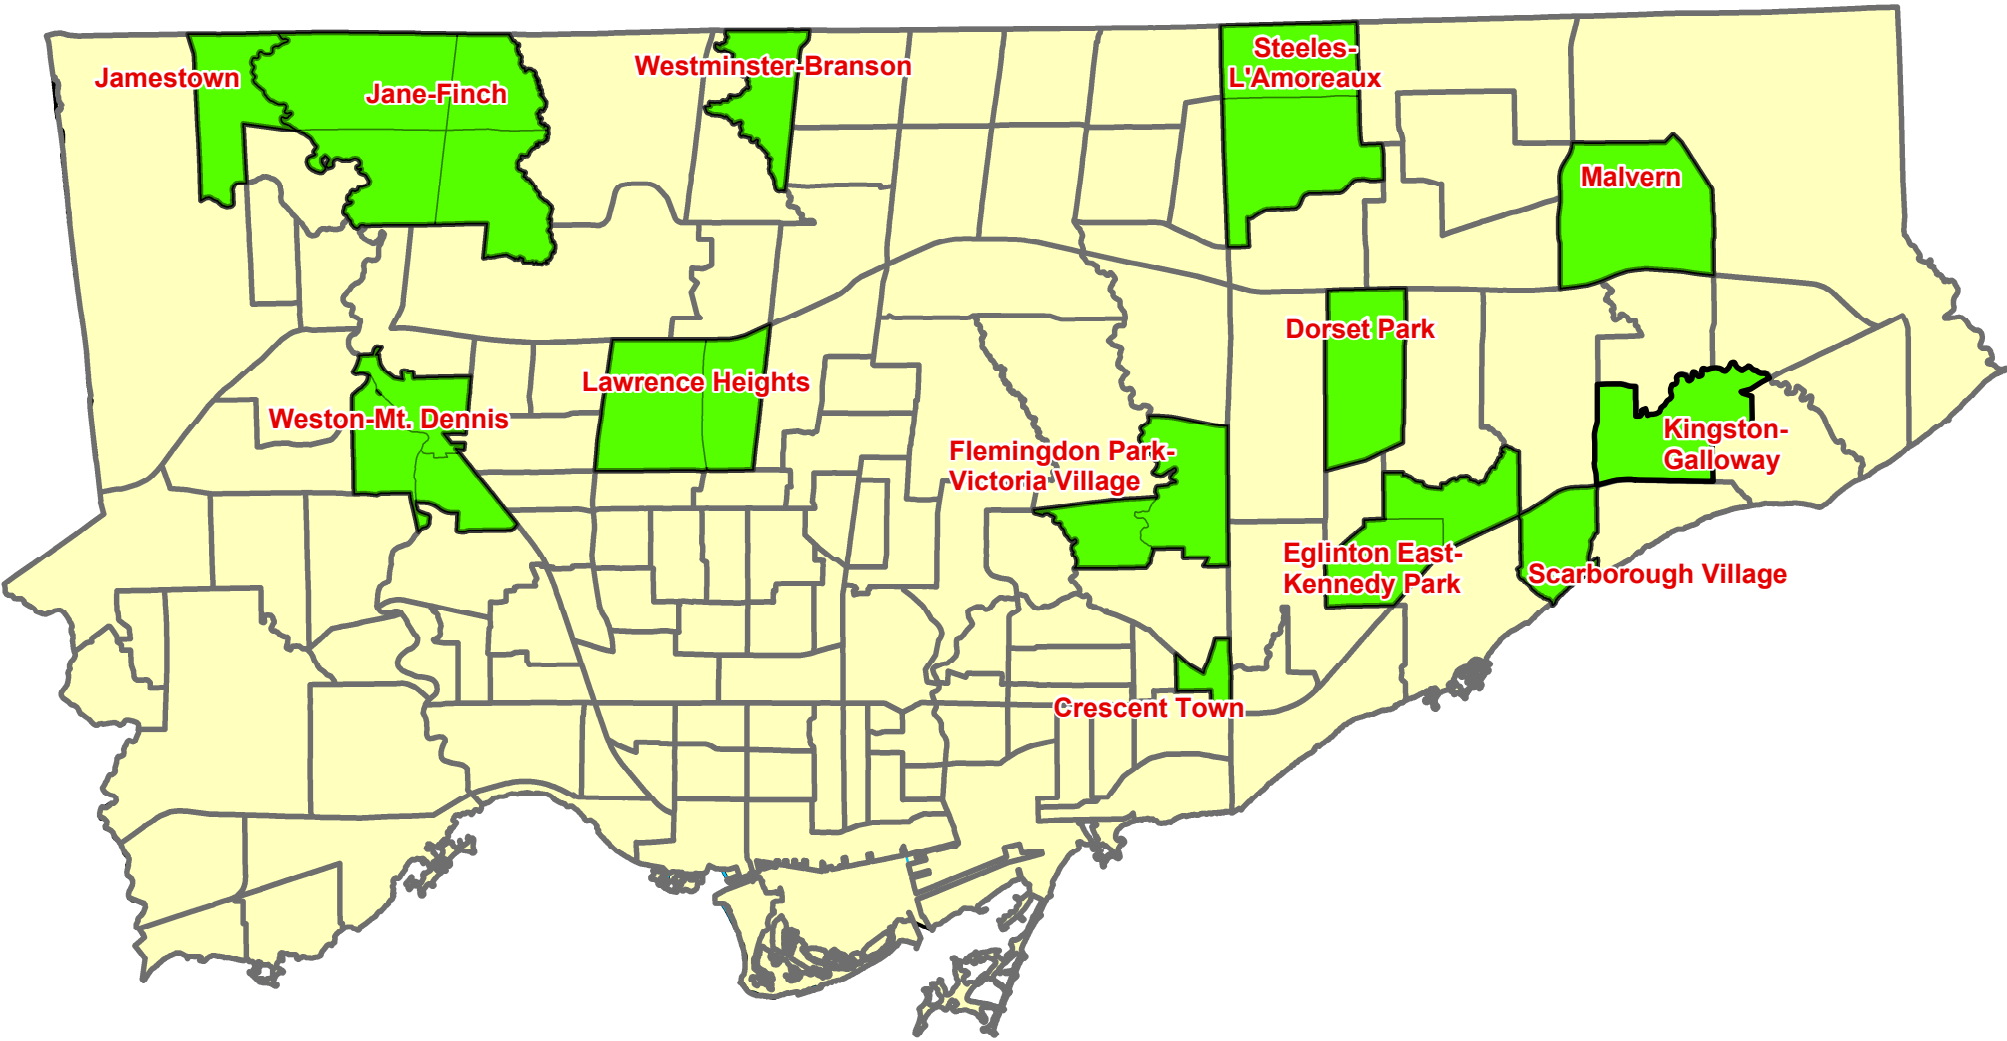

# City of Toronto Priority Areas

### Legend

-  Priority Area
-  Neighbourhood

Notes: The priority areas are composed of neighbourhoods, neighbourhood areas (two or more joined neighbourhoods) and one special area (Kingston-Galloway) which is built out of Statistics Canada Dissemination Areas (DAs). For information on all the City's 140 neighbourhoods, please visit <http://www.toronto.ca/demographics/neighbourhoods.htm>